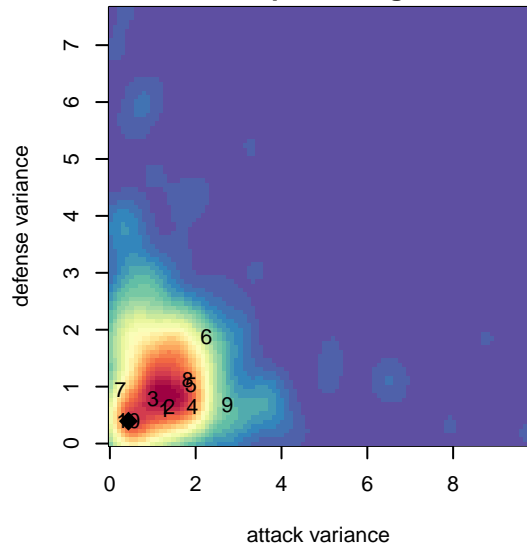

Crossfire OR Blue I G99

Crossfire Oregon
Clackamas, OR
G99 total strength=1442
attack=9.84 defense=8.68

alt names used:
Crossfire Oregon 99 Blue I
Crossfire Oregon Blue I

Venues played:
2014 Portland Winter Showcase U15
2014 OPL State Cup U15

Crossfire OR Blue I G99
Dots are actual minus expected GF (blue circles) and GA (red triangles).
Blue line is smoothed change in attack strength. Red is smoothed change in defense strength.

**attack and defense variance (black dot)
relative to other teams
and top 10 in region**

Performance relative to 13 month average

Distribution of opponents
 Red = Lose zone, Blue = Win zone, Green = Even
 Black line separates win/lose zones

lot. A=Neither has attack advantage, B=Opponent has both attack and defense advantage, C=Opponent has both attack and defense disadvantage, D=Both have