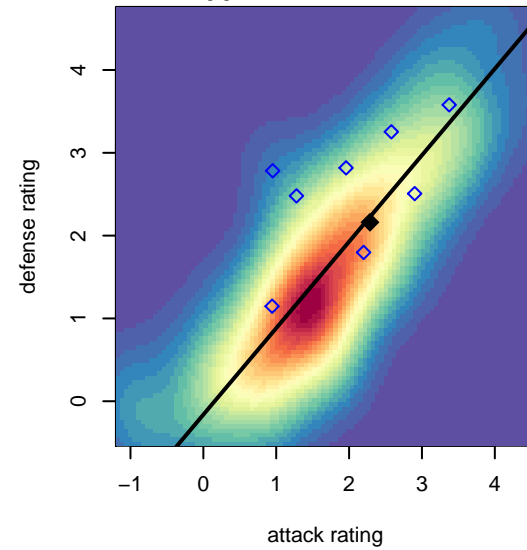

Crossfire OR Blue I G99

Crossfire Oregon
Clackamas, OR
G99 total strength=1442
attack=9.84 defense=8.68

alt names used:
Crossfire Oregon 99 Blue I
Crossfire Oregon Blue I

Venues played:
2014 Portland Winter Showcase U15
2014 OPL State Cup U15

Crossfire OR Blue I G99
Dots are actual minus expected GF (blue circles) and GA (red triangles).
Blue line is smoothed change in attack strength. Red is smoothed change in defense strength.

**attack and defense variance (black dot)
relative to other teams
and top 10 in region**

**attack and defense rating
relative to others at age
and all opponents in last 13 months**

**attack and defense rating
relative to others at age
and all opponents in last 13 months**

Performance relative to 13 month average

Performance relative to 13 month average

Distribution of opponents
 Red = Lose zone, Blue = Win zone, Green = Even
 Black line separates win/lose zones

lot. A=Neither has attack advantage, B=Opponent has both attack and defense advantage, C=Opponent has both attack and defense disadvantage, D=Both have