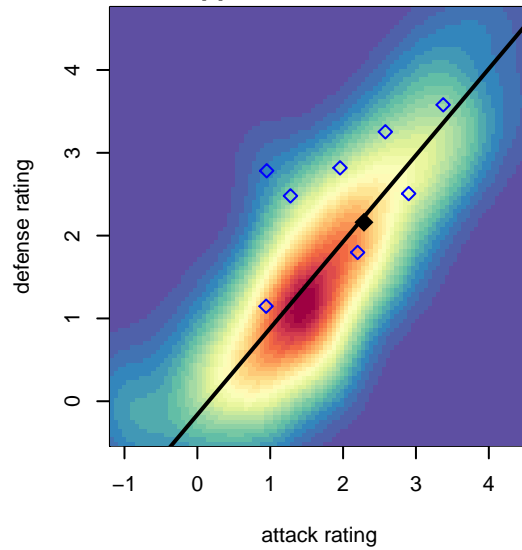

Crossfire OR Blue I G99

Crossfire Oregon
Clackamas, OR
G99 total strength=1442
attack=9.84 defense=8.68

alt names used:
Crossfire Oregon 99 Blue I
Crossfire Oregon Blue I

Venues played:
2014 Portland Winter Showcase U15
2014 OPL State Cup U15

Crossfire OR Blue I G99
Dots are actual minus expected GF (blue circles) and GA (red triangles).
Blue line is smoothed change in attack strength. Red is smoothed change in defense strength.

**attack and defense variance (black dot)
relative to other teams
and top 10 in region**

**attack and defense rating
relative to others at age
and all opponents in last 13 months**

**attack and defense rating
relative to others at age
and all opponents in last 13 months**

Performance relative to 13 month average

Performance relative to 13 month average

Distribution of opponents
 Red = Lose zone, Blue = Win zone, Green = Even
 Black line separates win/lose zones

lot. A=Neither has attack advantage, B=Opponent has both attack and defense advantage, C=Opponent has both attack and defense disadvantage, D=Both have