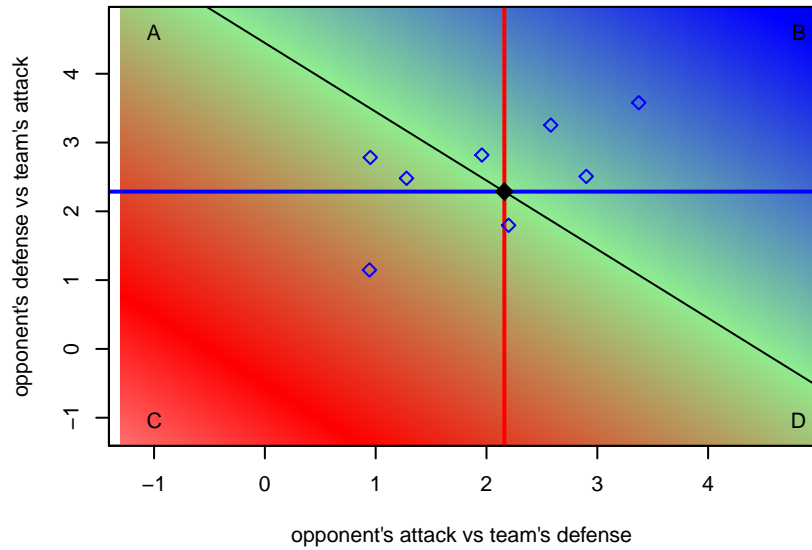

Crossfire OR Blue I G99
Dots are actual minus expected GF (blue circles) and GA (red triangles).
Blue line is smoothed change in attack strength. Red is smoothed change in defense strength.

**attack and defense variance (black dot)
relative to other teams
and top 10 in region**

**attack and defense rating
relative to others at age
and all opponents in last 13 months**

**attack and defense rating
relative to others at age
and all opponents in last 13 months**

Performance relative to 13 month average

Performance relative to 13 month average

Distribution of opponents
 Red = Lose zone, Blue = Win zone, Green = Even
 Black line separates win/lose zones

lot. A=Neither has attack advantage, B=Opponent has both attack and defense advantage, C=Opponent has both attack and defense disadvantage, D=Both have